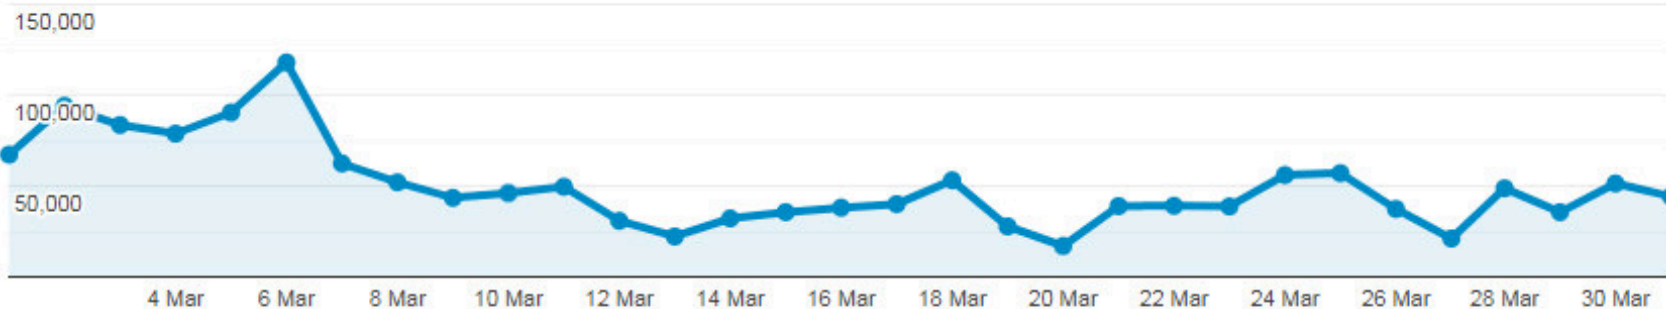

Audience Overview ✓

SAVE EXPORT SHARE INSIGHTS

All Users
100.00% Sessions

1 Mar 2022 - 31 Mar 2022

+ Add Segment

Overview

Users VS Select a metric

Hourly Day Week Month

● Users

Page Views

2,872,981

Users

988,955